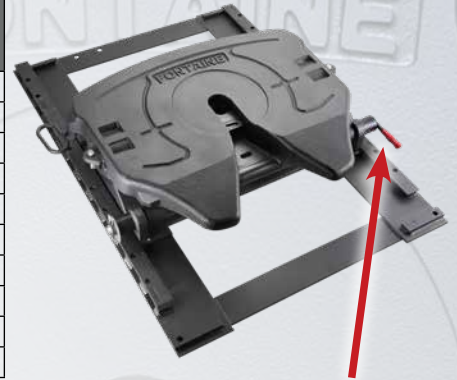

Blocked (No-Tilt) Fifth Wheels

BLH7AWB blocked air slide fifth wheels (Tilt/No-Tilt Option)

Blocked Complete Assemblies

H7 Blocked AWB Part Number	Fifth Wheel Height*	Slide Length	Weight
BLH7AWB775012	7-3/4"	12"	602 lbs
BLH7AWB775016		16"	610 lbs
BLH7AWB775024		24"	622 lbs
BLH7AWB775036		36"	642 lbs
BLH7AWB775048		48"	669 lbs
BLH7AWB875012		8-3/4"	12"
BLH7AWB875016	16"		619 lbs
BLH7AWB875024	24"		631 lbs
BLH7AWB875036	36"		651 lbs
BLH7AWB875048	48"		678 lbs

H7 Blocked AWB Part Number	Fifth Wheel Height	Slide Length	Weight
BLH7AWB975012	9-3/4"	12"	620 lbs
BLH7AWB975016		16"	628 lbs
BLH7AWB975024		24"	640 lbs
BLH7AWB975036		36"	660 lbs
BLH7AWB975048		48"	687 lbs
BLH7AWB1075012		10-3/4"	12"
BLH7AWB1075016	16"		651 lbs
BLH7AWB1075024	24"		663 lbs
BLH7AWB1075036	36"		683 lbs
BLH7AWB1075048	48"		710 lbs

Removing blocking bar converts "No-Tilt" blocked fifth wheel to standard fifth wheel that can tilt.

BLH7PS5 blocked plate mount fifth wheels (Tilt/No-Tilt Option)

Part Number Mounted Height* Description