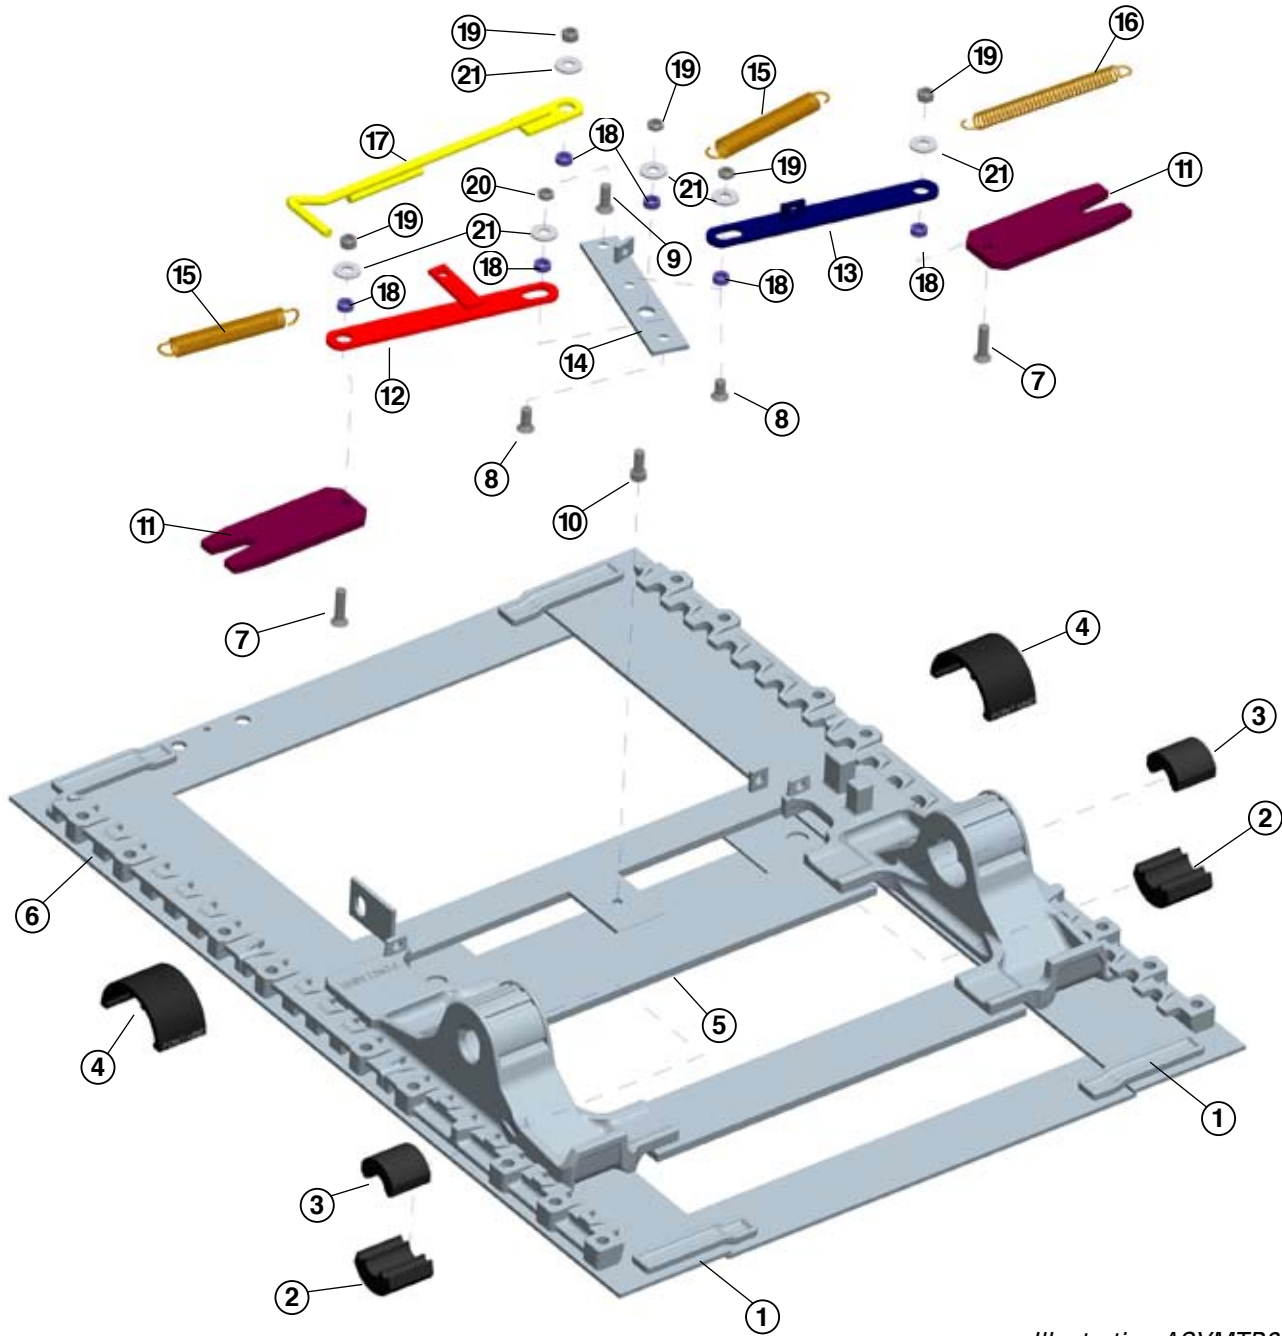

MTB Manual Slide Bracket and Rails Parts Schematic

ASYMTB824 (8-3/4" Height, 24" Travel Shown)

Illustration ASYMTB824

The Fontaine TechLock® System
Superior Technology Delivers
Superior Locking Performance

MTB Manual Slide Bracket and Rails Parts List

Item No.	Description	Part Number	Quantity
①	Rear Slide Stop	MSC-291	2
②	Lower Bracket Bushing (pr.)	BSH-109-L	1
③	Upper Bracket Bushing (pr.)	BSH-172-U	1
④	Bracket Liners	LNR-BKT-107	2
⑤	Slide Bracket	See Slide Bracket Chart	1
⑥	Slide Rail	See Slide Rail Chart	1
⑦	Flat Head Socket, 1/2" -13 x 2", Grade 5	BLT-301-5	2
⑧	Flat Head Socket, 1/2" -13 x 1", Grade 5	BLT-301-2	2
⑨	Flat Head Socket, 1/2" -13 x 1-1/2", Grade 5	BLT-301-3	1
⑩	Hex Head Bolt, 1/2" -13 x 1", Grade 5	BLT-302-12	1
⑪	Locking Wedge (pr.)	LOC-287	1
⑫	Locking Wedge Release Bar	LOC-683	1
⑬	Locking Wedge Release Bar	LOC-664	1
⑭	Latching Lever	LEV-686	1
⑮	Locking Member Spring	SPR-632	2
⑯	Latching Lever Spring	SPR-233	1
⑰	Pull Handle	PUL-5MWS	1
⑱	Bushing, 5/16"	BSH-629	5
⑲	Hex Lock Nut, 1/2" -13, Grade "C"	NUT-303-9	4
⑳	Hex Jam Nut, 1/2" -13, Grade "B"	NUT-303-6	3
㉑	Flat Washer, 1/2" I.D., 1-3/8" O.D., Plain	WSH-304-4	8

Slide Brackets – MTB

Part No.	Mounted Height
BKTMTB6PT	6-3/4"
BKTMTB7PT	7-3/4"
BKTMTB8PT	8-3/4"
BKTMTB9PT	9-3/4"
BKTMTB10PT	10-3/4"

NOTE: Slide Brackets include item numbers 2-5, and 7 through 21.

Slide Rails – MTB

Part No.	Slide Travel	Length
SLRTB12	12"	42"
SLRTB16	16"	46"
SLRTB24	24"	54"
SLRTB36	36"	66"
SLRTB48	48"	78"

NOTE: Slide Rails include item numbers 1 and 6.

Bolt Kits

Description	Quantity
KIT-SLD-1412 (12" Slide Bolt Kit)	
BLT-302-25	2
BLT-302-27	12
NUT-303-3	14
WSH-304-7	28
KIT-SLD-1824 (24" Slide Bolt Kit)	
BLT-302-25	2
BLT-302-27	16
NUT-303-3	18
WSH-304-7	36